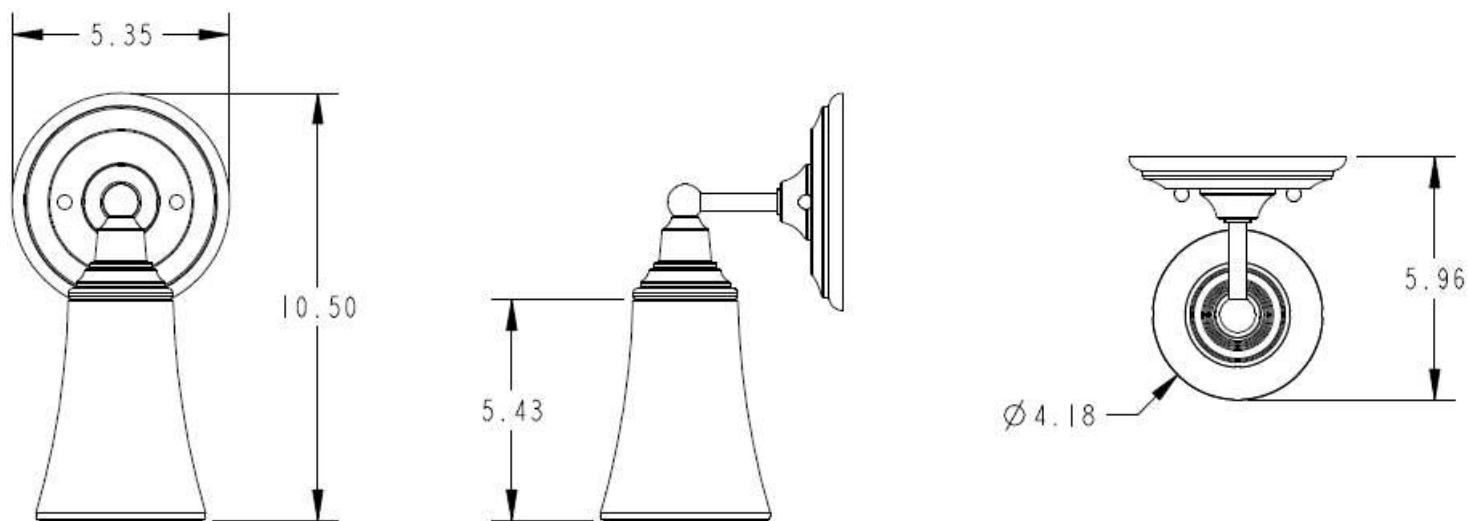

ROTHBURY® Technical Specification

YB8261

1-Globe Light Fixture

Dimensions:

Weight: 2.0 lbs.

Product Information:

Stock Numbers: YB8261CH – CHROME
YB8261BN – BRUSHED NICKEL
YB8261ORB – OIL RUBBED BRONZE

Globe Service Kit: YB8269

Materials: Zinc, glass

Voltage: 120v

Bulb: 100w max (not included); medium base

UL Listed: Yes – for dry locations

Important Notes: Turn off power during installation. Do not connect or disconnect under load.